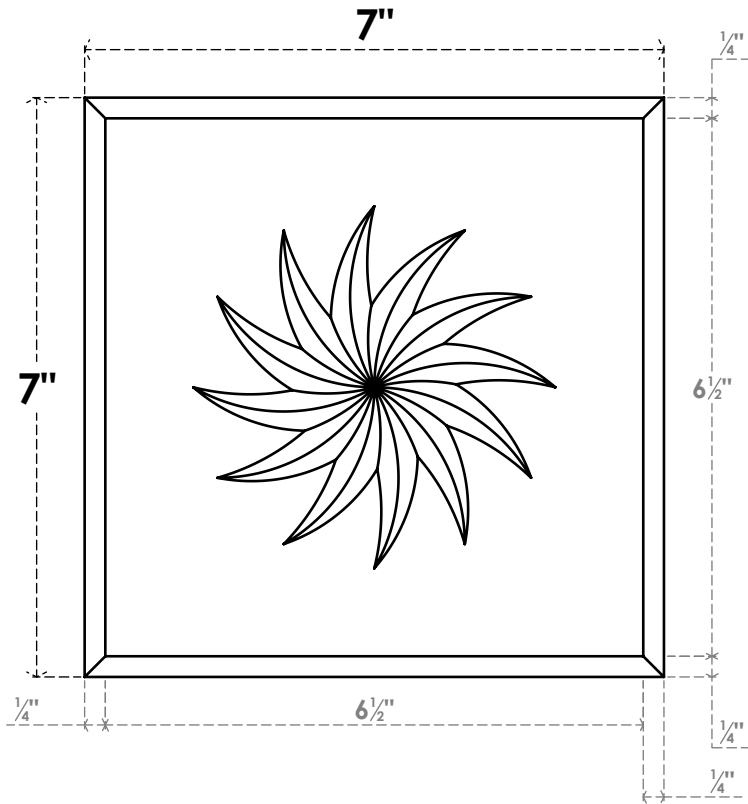

ROSP070X070X050SDG13

7"W X 7"H X 1/2"P STANDARD SEDGWICK SPIRAL ROSETTE WITH BEVELED EDGE, ARCHITECTURAL GRADE PVC

FRONT

SIDE

EKENA MILLWORK
2300 WEST MAIN ST.
CLARKSVILLE, TX 75426
TOLL FREE: 866-607-0453
WWW.EKENAMILLWORK.COM