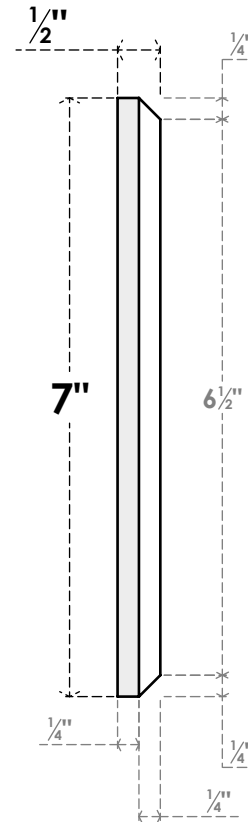

ROSP070X070X050SDG13

7"W X 7"H X 1/2"P STANDARD SEDGWICK SPIRAL ROSETTE WITH BEVELED EDGE, ARCHITECTURAL GRADE PVC

FRONT

SIDE

EKENA MILLWORK
2300 WEST MAIN ST.
CLARKSVILLE, TX 75426
TOLL FREE: 866-607-0453
WWW.EKENAMILLWORK.COM

NOTES

1. INSTALLATION TO BE COMPLETED IN ACCORDANCE WITH MANUFACTURER'S SPECIFICATIONS.
2. DRAWING MAY NOT BE TO SCALE
3. THIS DRAWING IS INTENDED FOR DESIGN AND PLANNING PURPOSES ONLY.
4. ALL INFORMATION CONTAINED HEREIN WAS CURRENT AT THE TIME OF DEVELOPMENT BUT MUST BE REVIEWED AND APPROVED BY THE PRODUCT MANUFACTURER TO BE CONSIDERED ACCURATE.
5. ARCHITECTURAL GRADE PVC PRODUCTS ARE MADE FROM EXPANDED CELLULAR PVC AND COME NATURALLY WHITE BUT MAY BE PAINTED